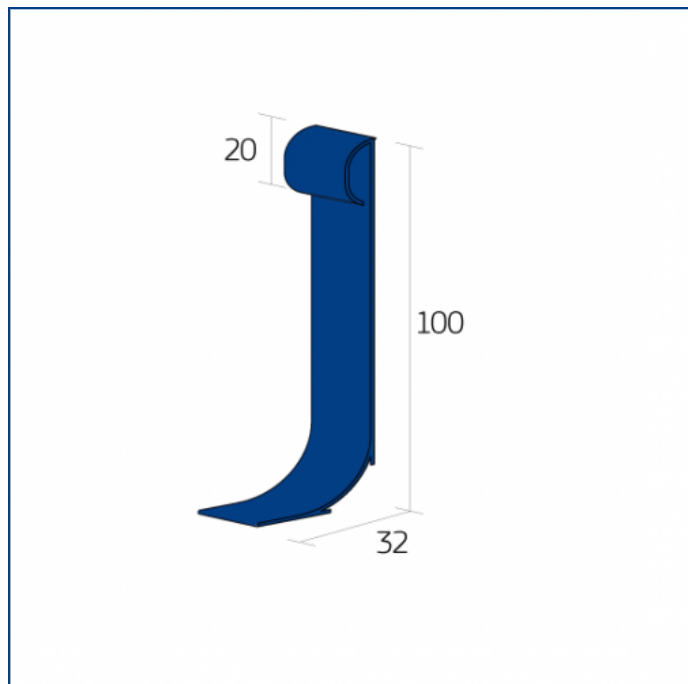

CCF1

CCF1 COMBINED COVE FORMER AND CAPPING STRIP

LRV & COLOUR

Capping

6 Black	7 Dark Brown	11 Graphite	11 Regency	15 Char coal	25 Boulder
29 Cloud Grey	31 Caramel	45 Platinum Grey	51 Ivory	81 White	

These colours are for guidance only, always [request a sample](#) for an exact colour match. [Read more about Light Reflectance Values \(LRVs\) here.](#)

CCF1

CCF1 COMBINED COVE FORMER AND CAPPING STRIP

CCF1 is a combined Cap and Coving profile that can reduce installation time as well as providing a neat solution to the wall and floor join.